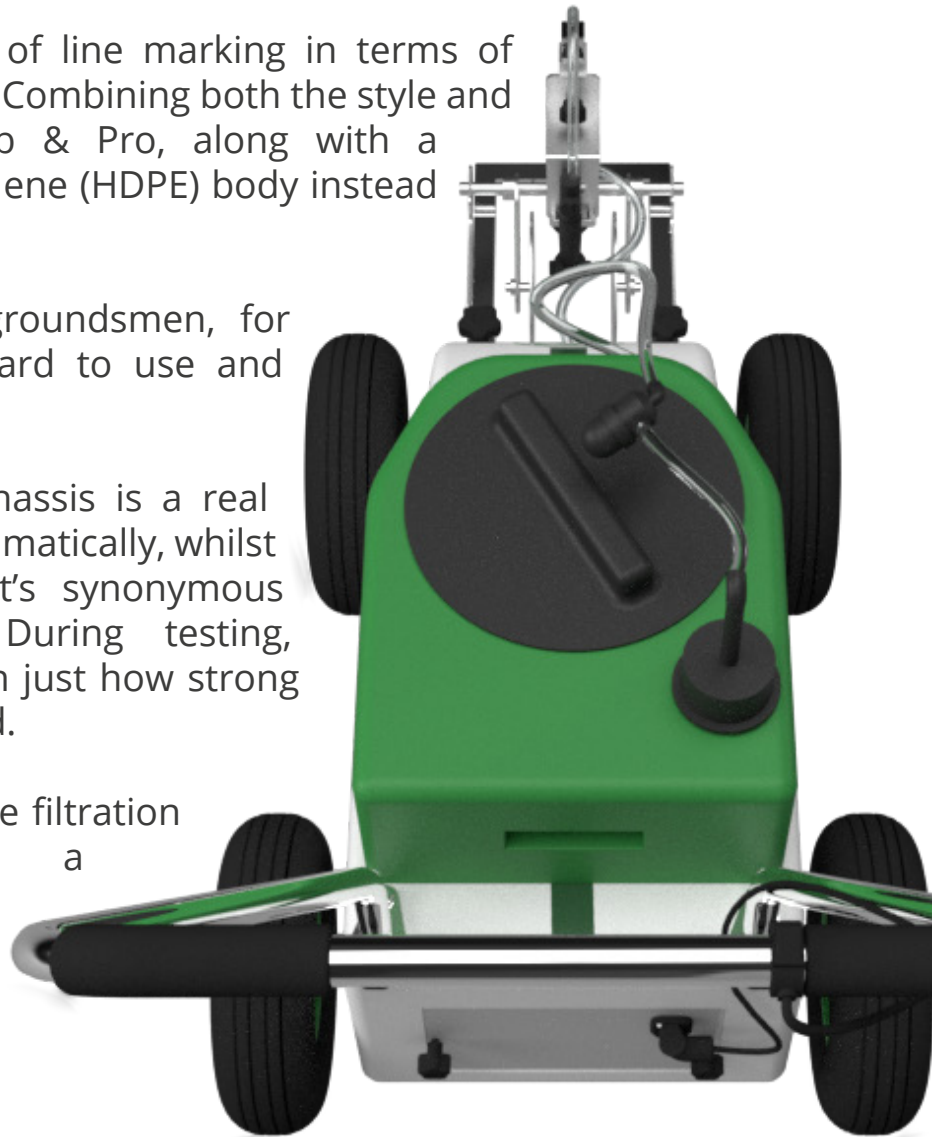

ECO LITE Line Marker

The Eco Lite is at the pinnacle of line marking in terms of appearance, usage, and costings. Combining both the style and engineering from the Eco Club & Pro, along with a new-styled high-density polyethylene (HDPE) body instead of a steel chassis.

The Eco Lite is designed by groundsmen, for groundsmen, so is straightforward to use and easy to maintain for all users.

The newly engineered plastic chassis is a real game changer, reducing costs dramatically, whilst maintaining the sturdiness that's synonymous with the Pitchmark brand. During testing, groundsmen were surprised with just how strong & robust the machine felt in-hand.

Our Eco Lite also boasts a 3-stage filtration system combined with a high-pressure pump for perfect results time after time & pitch after pitch.

Scan to view the Eco Lite Line Marker in 3D & augmented reality. No app needed!

Key Features:

- ⊖ The Eco Club is a battery-powered spray line marker that applies paint via a pump through a sprayhead and nozzle
- ⊖ Optional 25L paint tank (as shown)
- ⊖ Designed for use on natural or artificial grass surfaces
- ⊖ Manufactured by hand at Pitchmark headquarters in Bristol, UK
- ⊖ The 12v 9ah SLA battery allows the user to mark up to 6 football pitches from one charge
- ⊖ Body holds 1 x 10L or 2 x 5L containers, plus space for aerosol can
- ⊖ External charging point
- ⊖ Adjustable front end and handlebars
- ⊖ 2" (50mm) to 5" (120mm) line width
- ⊖ High-pressure pump combined with 3-stage filtration gives consistent quality lines and fewer blockages