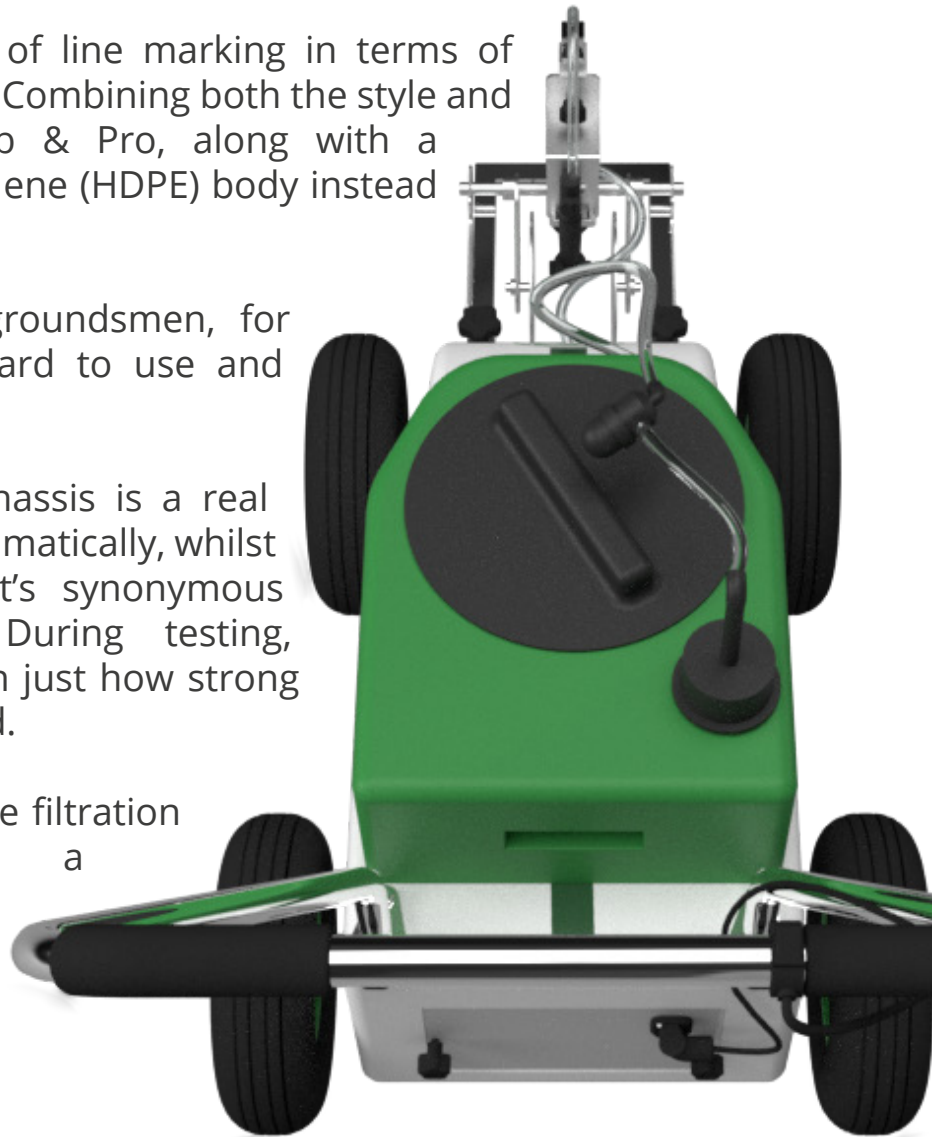

## ECO LITE Line Marker

The Eco Lite is at the pinnacle of line marking in terms of appearance, usage, and costings. Combining both the style and engineering from the Eco Club & Pro, along with a new-styled high-density polyethylene (HDPE) body instead of a steel chassis.

The Eco Lite is designed by groundsmen, for groundsmen, so is straightforward to use and easy to maintain for all users.

The newly engineered plastic chassis is a real game changer, reducing costs dramatically, whilst maintaining the sturdiness that's synonymous with the Pitchmark brand. During testing, groundsmen were surprised with just how strong & robust the machine felt in-hand.

Our Eco Lite also boasts a 3-stage filtration system combined with a high-pressure pump for perfect results time after time & pitch after pitch.

Scan to view the Eco Lite Line Marker in 3D & augmented reality. No app needed!

## Key Features:

- ⊖ The Eco Lite is a battery-powered spray line marker that applies paint via a pump through a sprayhead and nozzle
- ⊖ Optional 25L paint tank (as shown)
- ⊖ Designed for use on natural or artificial grass surfaces
- ⊖ Manufactured by hand at Pitchmark headquarters in Bristol, UK
- ⊖ The 12v 9ah SLA battery allows the user to mark up to 6 football pitches from one charge
- ⊖ Body holds 1 x 10L or 2 x 5L containers, plus space for aerosol can
- ⊖ External charging point
- ⊖ Adjustable front end and handlebars
- ⊖ 2" (50mm) to 5" (120mm) line width
- ⊖ High-pressure pump combined with 3-stage filtration gives consistent quality lines and fewer blockages